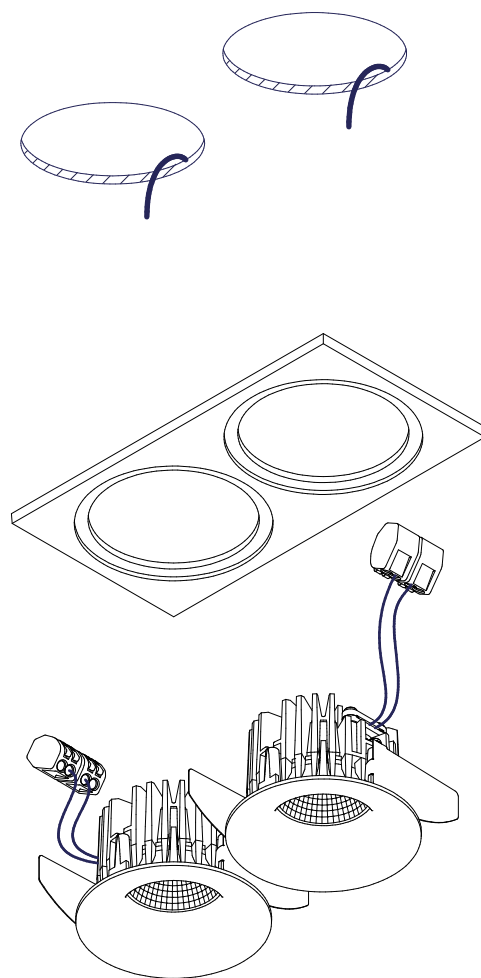

Smart Mask 82 2x

125001XX

1

2

3

4

2x Ø76, D = 88mm

Smart LED (1241xxxx, 1244xxxx, 1247xxxx): h60
Smart MR16 (124200xx, 124500xx, 124800xx): h90
Smart ES50 (124201xx, 124501xx, 124801xx): h110
Smart HIPAR-C16 (124301xx, 124601xx, 124901xx): h120

CAN BE USED WITH

Smart LED (1241xxxx, 1244xxxx, 1247xxxx)
Smart MR16 (124200xx, 124500xx, 124800xx)
Smart ES50 (124201xx, 124501xx, 124801xx)
Smart HIPAR-C16 (124301xx, 124601xx, 124901xx)