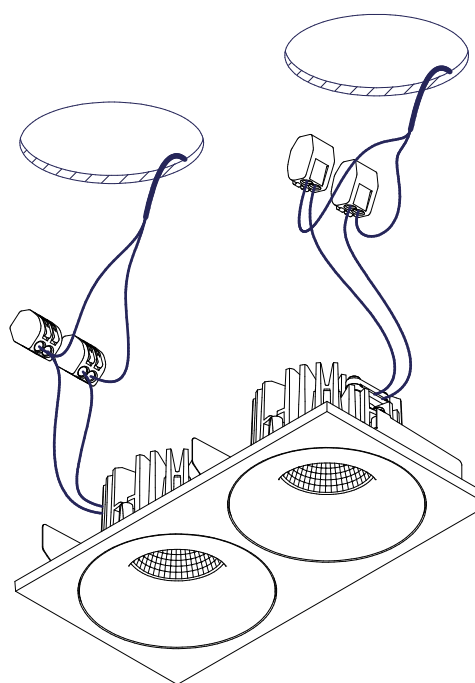

Smart Mask 82 2x

125001XX

1

2

3

4

2x Ø76, D = 88mm

Smart LED (1241xxxx, 1244xxxx, 1247xxxx): h60
Smart MR16 (124200xx, 124500xx, 124800xx): h90
Smart ES50 (124201xx, 124501xx, 124801xx): h110
Smart HIPAR-C16 (124301xx, 124601xx, 124901xx): h120

CAN BE USED WITH

Smart LED (1241xxxx, 1244xxxx, 1247xxxx)
Smart MR16 (124200xx, 124500xx, 124800xx)
Smart ES50 (124201xx, 124501xx, 124801xx)
Smart HIPAR-C16 (124301xx, 124601xx, 124901xx)