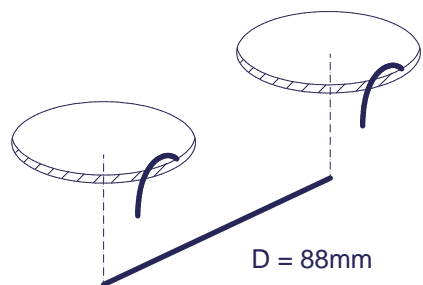

Smart Mask 82 2x

125001XX

1

2

3

4

2x Ø76, D = 88mm

Smart LED (1241xxxx, 1244xxxx, 1247xxxx): h60
Smart MR16 (124200xx, 124500xx, 124800xx): h90
Smart ES50 (124201xx, 124501xx, 124801xx): h110
Smart HIPAR-C16 (124301xx, 124601xx, 124901xx): h120